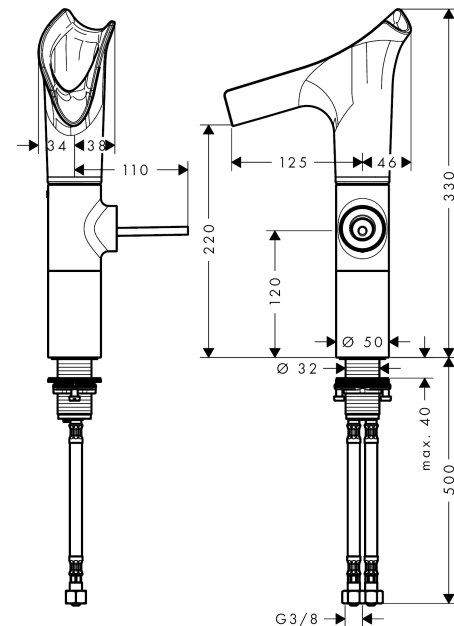

#### product features

- consists of: single lever basin mixer, waste set
- ComfortZone 220
- projection 125 mm
- swivel range adjustable in 2 steps to 120° or 145°
- laminar spray
- EasyClick connection between body and spout with SafetyStop-function
- Spout is dishwasher safe
- material spout: crystal glass
- flow rate at 3 bar: 4 l/min
- joystick ceramic cartridge
- non-closing waste set
- connection dimension: DN15
- handle can be positioned on the right or left
- not recommended for the public and semi-public area

### Design awards

**DESIGN PLUS**  
powered by: **ISH**

### Product image

### Scale drawing

**AXOR Starck V**  
**Single lever basin mixer 220 with glass spout for wash bowls with waste set**  
 Surfaces: **Chrome**    Article Number: **12114000**